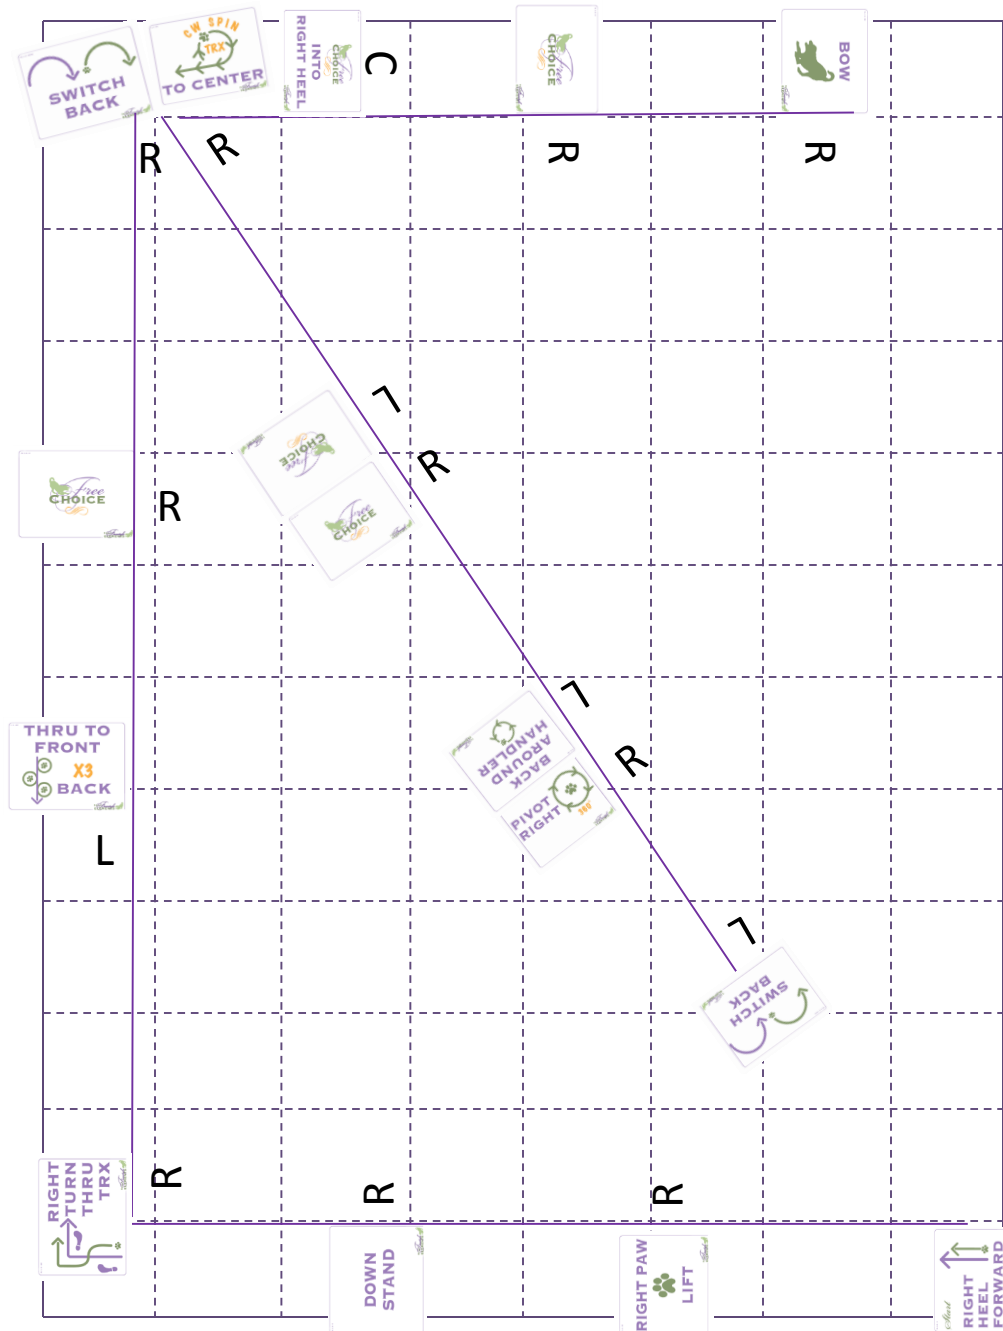

Bay Area Rally-FrEe Intermediate Course #244

Start	2	Right heel Forward
1	31	Right paw lift
2	5	Down Stand
3	26	Right turn thru trx
4	49	Thru to front x 3 back
5	3	Free Choice
6	21b	Switch Back cw
7	3	Free Choice
8	54	Back around handler
9	21a	Switch back ccw
10	40	Pivot right 360
11	3	Free Choice
12	36	CW spin to center
13	12	Into right heel
14	3	Free Choice
15	32	Bow

Notes: Teams may leave the line of travel to correctly perform the 270.